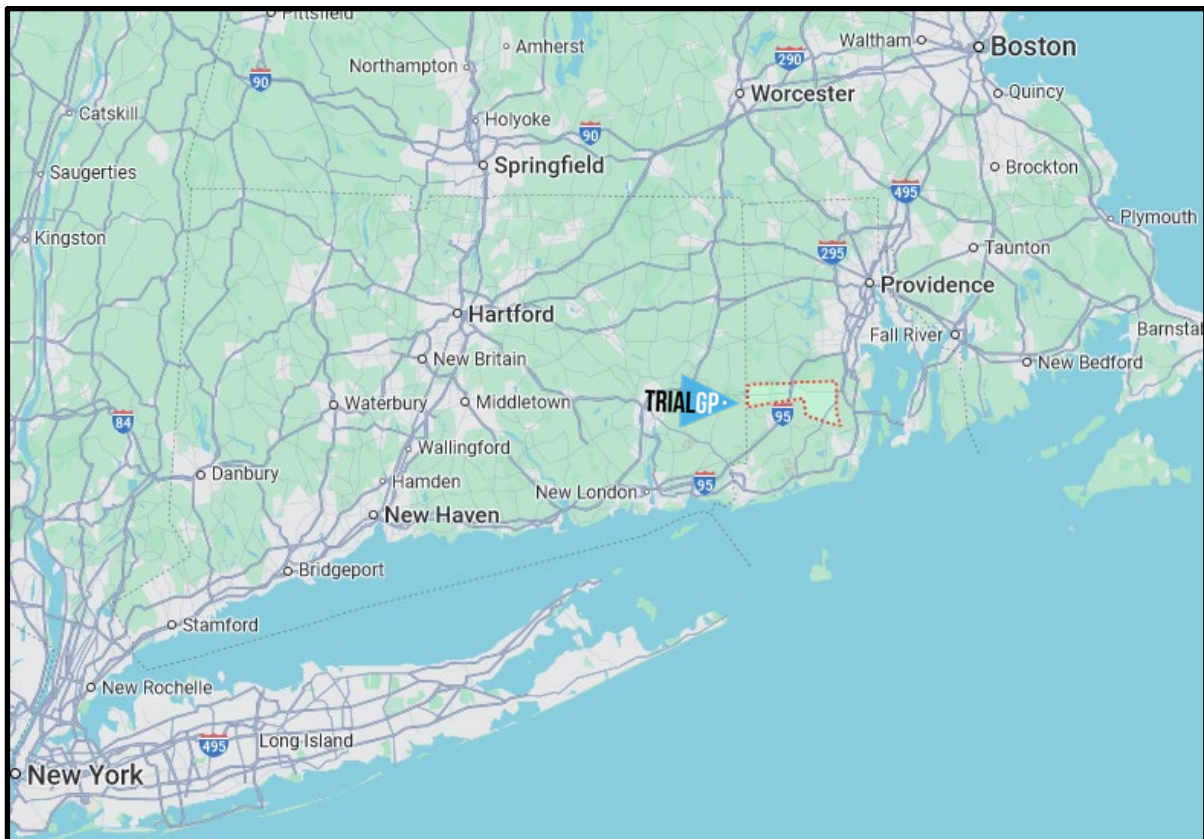

TRIALGP of USA - RND 6 - 11-13/07/2025

VENUE INFORMATION

VENUE / PADDOCK LOCATION

LeGrand Reynolds Horseman's Area
Escoheag Rd, Exeter, Rhode Island 02822
[Google Maps pin](#)

ACCESS

Boston Logan Airport BOS ~90Mile/140Km
Providence Airport PVD ~30Mile/50Km
I-95, (Rhode Island) Rte102 South Exit
Nearest town: Exeter, Rhode Island

ALTITUDES

Starting area: 140m
Maximum sections: 120m

CLASSES

TrialGP / Trial2 / TrialGP Women

TIME DIFFERENCE

GMT/UTC -5 hour

TOURIST INFORMATION

[Rhode Island Tourism Website](#)
[Contact Rhode Island Tourism](#)

LOCAL HOTELS

[Link to Local Hotels](#)

OTHER ACCOMMODATION

[Link to Booking.com](#)

TICKETS

Available at:
www.trialgpusa.com

Updated: 12/11/2024

OFFICIAL PARTNERS

SUPPORTING MANUFACTURERS